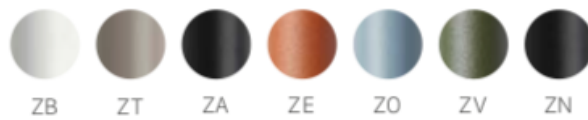

TABLE TOP
Ø 60 CM
STEEL
ART. 5568

TABLE TOP
Ø 60 CM
STEEL
ART. 5570

for Tripè fixed table bases

THICKNESS	EDGE	COLOUR
20 mm		zinc and powder coated
		ZB white
		ZT dove grey
		ZA anthracite
		ZE terracotta
		ZO air-force blue
		ZV olive green
ZN black		

Colours

for Tripè folding table bases

THICKNESS	EDGE	COLOUR
20 mm	flat	zinc and powder coated
		ZB white
		ZT dove grey
		ZA anthracite
		ZE terracotta
		ZO air-force blue
		ZV olive green
ZN black		

Colours

**TABLE TOP
Ø 60 CM
COMPACT
LAMINATE
ART. 5282**

THICKNESS	EDGE	COLOUR
12 mm	bevelled - black core	10 white
		81 anthracite
		82 light grey
		87 concrete effect
		572 Carrara marble effect
10 mm	flat - brown core	570 dove grey oak
		571 beaver oak
		573 corten effect

Colours

**TABLE TOP
60×60 CM
COMPACT
LAMINATE
ART. 5298**

THICKNESS	EDGE	COLOUR
12 mm	bevelled - black core	10 white
		15 dove grey
		81 anthracite
		82 light grey
		87 concrete effect
		90 stone effect
10 mm	flat - brown core	572 Carrara marble effect
		570 dove grey oak
		571 beaver oak
		573 corten effect