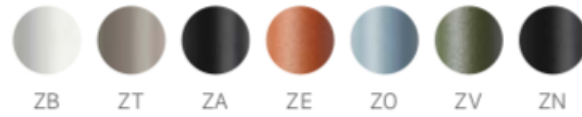

TABLE TOP
Ø 60 CM
STEEL
ART. 5568

TABLE TOP
Ø 60 CM
STEEL
ART. 5570

for Tripè fixed table bases

THICKNESS	EDGE	COLOUR
20 mm		zinc and powder coated
		ZB white
		ZT dove grey
		ZA anthracite
		ZE terracotta
		ZO air-force blue
		ZV olive green
ZN black		

Colours

for Tripè folding table bases

THICKNESS	EDGE	COLOUR
20 mm	flat	zinc and powder coated
		ZB white
		ZT dove grey
		ZA anthracite
		ZE terracotta
		ZO air-force blue
		ZV olive green
ZN black		

Colours

**TABLE TOP
Ø 60 CM
COMPACT
LAMINATE
ART. 5282**

THICKNESS	EDGE	COLOUR
12 mm	bevelled - black core	10 white
		81 anthracite
		82 light grey
		87 concrete effect
		572 Carrara marble effect
10 mm	flat - brown core	570 dove grey oak
		571 beaver oak
		573 corten effect

Colours

**TABLE TOP
60×60 CM
COMPACT
LAMINATE
ART. 5298**

THICKNESS	EDGE	COLOUR
12 mm	bevelled - black core	10 white
		15 dove grey
		81 anthracite
		82 light grey
		87 concrete effect
		90 stone effect
10 mm	flat - brown core	572 Carrara marble effect
		570 dove grey oak
		571 beaver oak
		573 corten effect