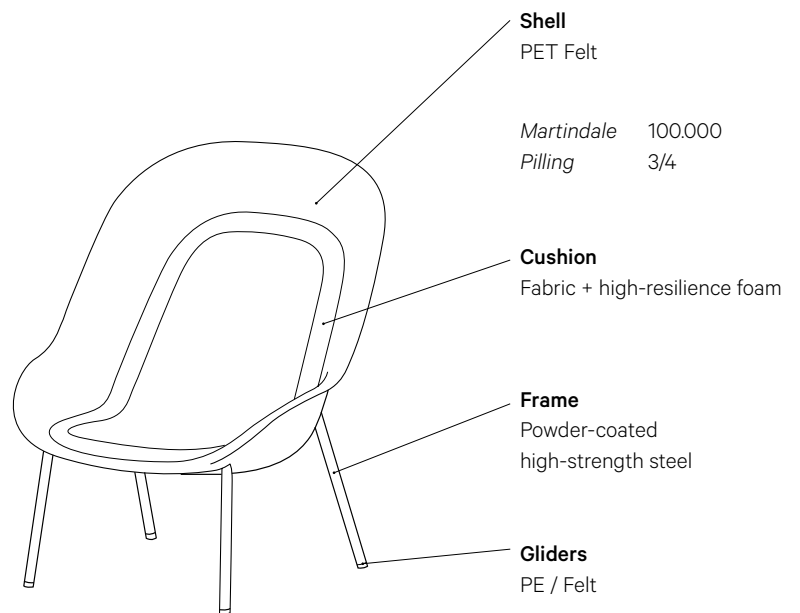

Product overview

Weight

12.5 kg

Certifications

- ISO 12947-2:2016 Abrasion resistance test (performed on PET Felt)
- ISO 12945-2:2000 Pilling Martindale (performed on PET Felt)

Care & Maintenance

Due to its porous structure, PET Felt can be easily cleaned with water. To remove most stains, it is sufficient to apply a copious amount of water and let it drip through. Do not rub the PET felt surface to avoid excessive pilling. If water is not sufficient, stubborn stains can be removed with professional cleaning products like the James cleaning set.

Downloads

3D files, technical drawings and Hi-Res images are available in the Download Library at devorm.nl

Additional information

You can find further maintenance recommendations, warranty terms and corporate information in the Information bank at devorm.nl