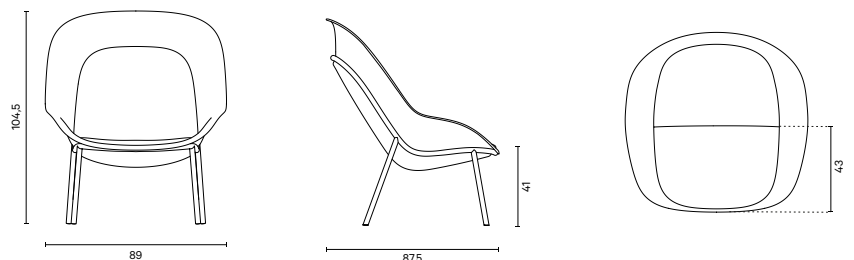

Designed by **Johan van Hengel**

Product overview

Weight

12.5 kg

Certifications

- ISO 12947-2:2016 Abrasion resistance test (performed on PET Felt)
- ISO 12945-2:2000 Pilling Martindale (performed on PET Felt)