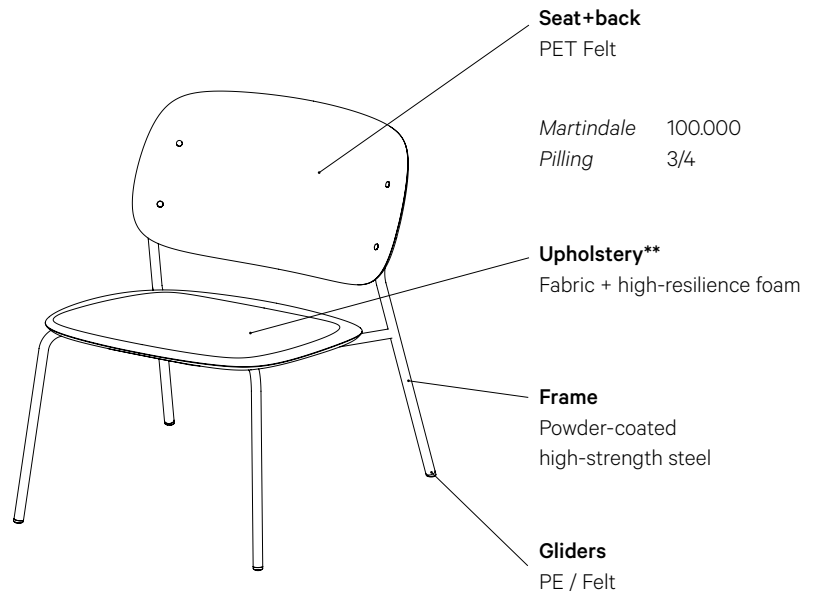

Product overview

Certifications

- BS 5852:2006 Ignitability test (performed on PET Felt)
- ISO 12947-2:2016 Abrasion resistance test (performed on PET Felt)
- ISO 12945-2:2000 Pilling Martindale (performed on PET Felt)

Care & Maintenance

Due to its porous structure, PET Felt can be easily cleaned with water. To remove most stains, it is sufficient to apply a copious amount of water and let it drip through. Do not rub the PET felt surface to avoid excessive pilling. If water is not sufficient, stubborn stains can be removed with professional cleaning products like the James cleaning set.

Downloads

3D files, technical drawings and Hi-Res images are available in the [Download Library](#) at devorm.nl

Additional information

You can find further maintenance recommendations, warranty terms and corporate information in the [Information Bank](#) at devorm.nl