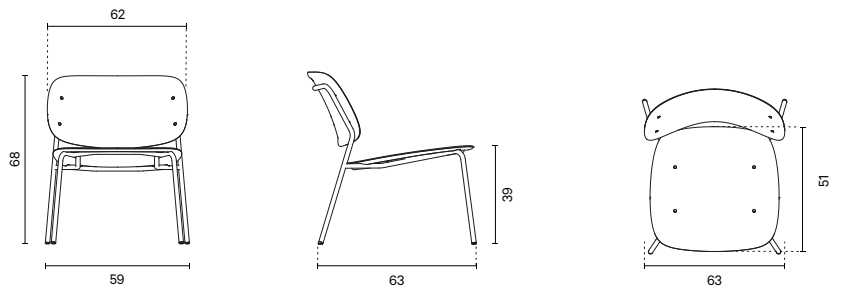

Product overview

Certifications

- BS 5852:2006 Ignitability test (performed on PET Felt)
- ISO 12947-2:2016 Abrasion resistance test (performed on PET Felt)
- ISO 12945-2:2000 Pilling Martindale (performed on PET Felt)

Care & Maintenance

Due to its porous structure, PET Felt can be easily cleaned with water. To remove most stains, it is sufficient to apply a copious amount of water and let it drip through. Do not rub the PET felt surface to avoid excessive pilling. If water is not sufficient, stubborn stains can be removed with professional cleaning products like the James cleaning set.

Downloads

3D files, technical drawings and Hi-Res images are available in the [Download Library](#) at devorm.nl

Additional information

You can find further maintenance recommendations, warranty terms and corporate information in the [Information Bank](#) at devorm.nl