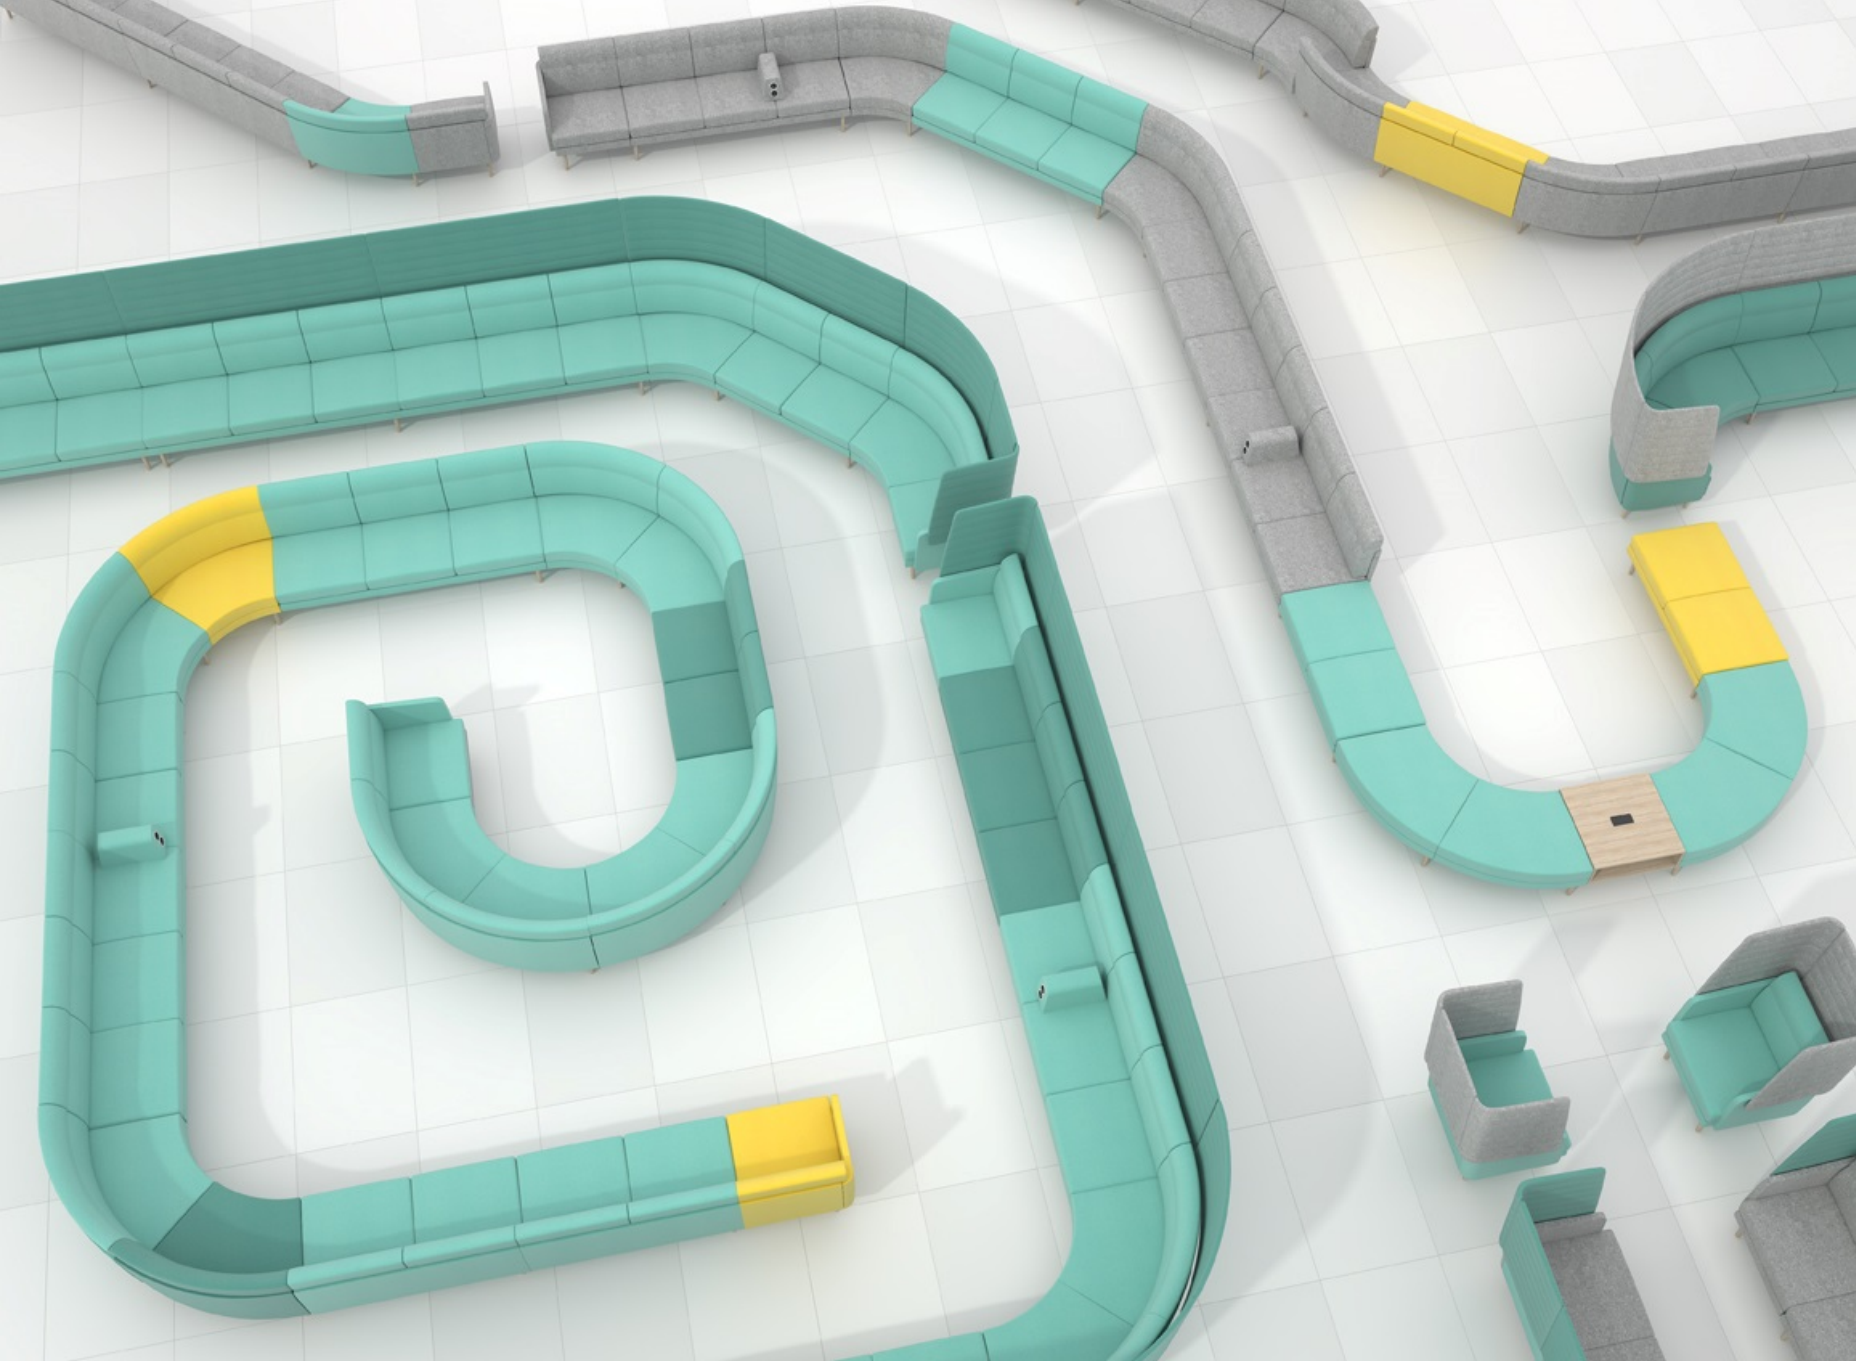

Release your creativity with

ARCIPELAGO