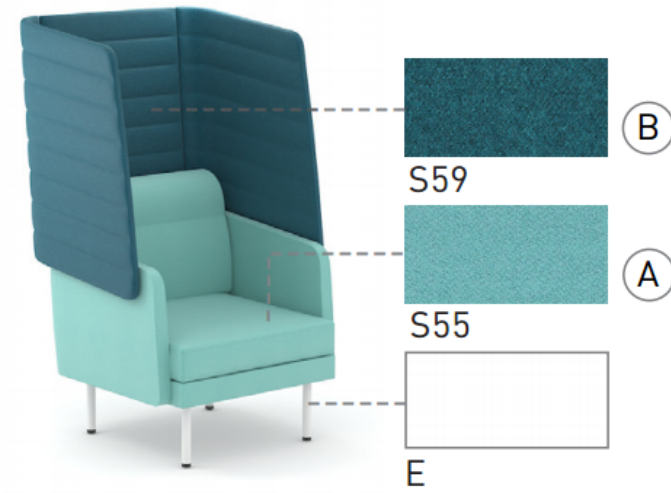

Open space meeting areas

Reception and waiting area

3 different height levels

Colour combinations to set the tone for your office

SHA102	-	S55	E
--------	---	-----	---

Product

Fabric

Legs

SHA103	-	S55	S59	E
--------	---	-----	-----	---

Product

Fabric A

Fabric B

Legs

Colour exchange

Seat and backrest cushions can be easily removed and swapped places.

Simple to combine

HEIGHT LEVEL

Optional

Table with or without power sockets

Mobile table

Armrest with two power sockets

Must be ordered

Connecting brackets (2 pcs.)

Must be ordered for each connection between the seater segments for combinations.