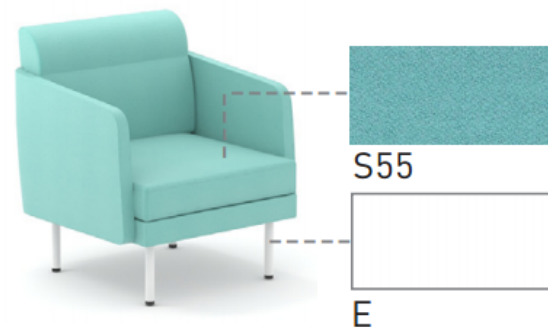

Open space meeting areas

Reception and waiting area

3 different height levels

Colour combinations to set the tone for your office

SHA102	-	S55	E
--------	---	-----	---

Product

Fabric

Legs

SHA103	-	S55	S59	E
--------	---	-----	-----	---

Product

Fabric A

Fabric B

Legs

Colour exchange

Seat and backrest cushions can be easily removed and swapped places.

Simple to combine